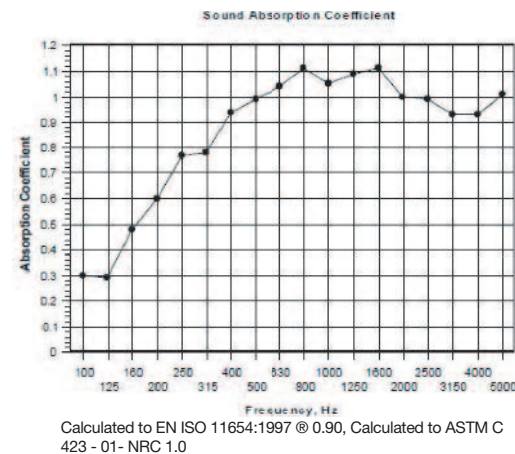

A better way to transform open, sound-challenged spaces into more comfortable environments.

Soundtect acoustic panels offer design options that are outstanding and eye-catching, giving designers more choice and flexibility for acoustic applications.

The panels are easily wall mounted and can be used to create floating ceilings that absorb sound and enhance sound quality.

Reverberation is reduced by offering Class A absorption to increase speech intelligibility in a specific area while reducing background noise levels.

Product Care

Soundtect panels are easy to clean. Simply use soap and water or specific carpet cleaner to remove stains or marks. The panel should be blotted first to remove surface spills and then gently cleaned with a soft clean cloth, taking care not to rub excessively or use excess water. Panels with a painted finish can be painted over once.

Technical Details

Soundtect Products have been tested for Fire and Acoustic performance. Full test reports are available upon request.

Fire Class Testing

Soundtect achieved Class BS1 DO, this makes Fins suitable for use in Class 1 and Class 0 requirements.

Acoustic Performance

Wave offers excellent sound absorption properties. The Laboratory Measurement of Random Incidence Sound Absorption to BS EN ISO 354:L2003, tested at SRL UK.